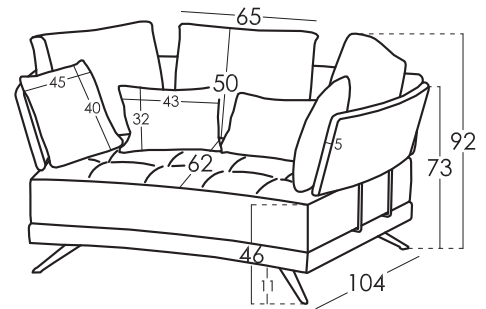

Scheme

Packaging

Detached, with shrink wrapping plastic and packaging protective corner brackets.