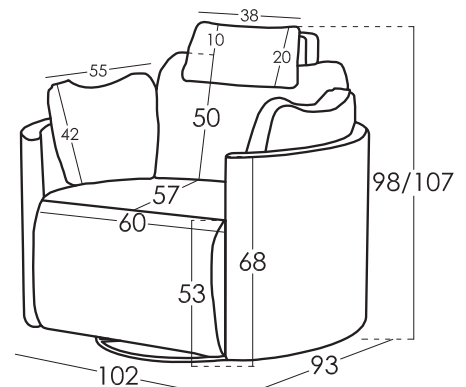

Scheme

MOONRISE is manufactured by Fama Sofás, whose quality system is certified by AENOR and IQNET, according to ISO 9001-2008, with certificate number ER-790/01/99*.

All models have passed the tests required for granting the quality control label from Aidima-Cetem laboratories.

fama